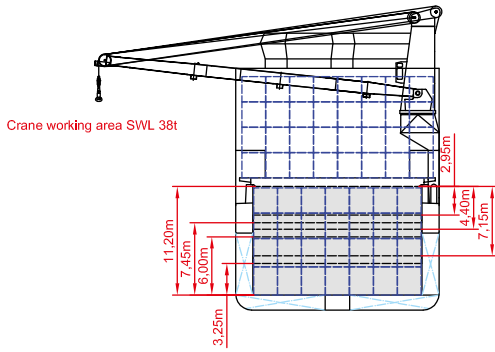

BBC Campana	BBC Kansas
BBC Ontario	BBC Maple Lea
BBC Wisconsin	BBC Steinwall
BBC Plata	BBC Zarate
BBC Nebraska	BBC Maple Lotta
BBC Iowa	BBC Rosario
BBC Steinhoeft	BBC Quebec
BBC Nevada	BBC Manitoba

SIDE VIEW

MAIN DECK

TWENDECK

HOLDS & DOUBLE BOTTOM