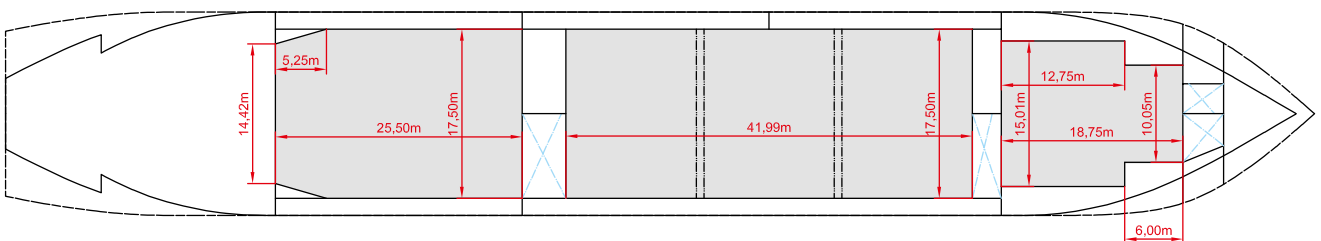

MAIN DATA

Vessel type	Multipurpose Heavylifter
Classification	GL + 100 A5 E3 G IW BWM-F + MC E3 AUT strengthened for heavy cargoes, equipped for the carriage of containers, equipped for the carriage of dangerous goods
GT/NT	9,608 / 4,272
Deadweight (summer)	12,700 mt
Max. draft (summer)	8.00 m
Length o.a.	138.07 m
Length between pp.	130.71 m
Breadth moulded	21.00 m
Depth to main deck	11.00 m
Height above keel	40.90 m
Max. Speed	15.0 knots
Fuel consumption	25.0 mt RMG 380 fuel per day at sea 2.5 mt MGO DMA per day in port without gear 3.0 mt MGO DMA per day in port with gear

HOLDS/HATCHES/CRANES

Cargo hold capacity	15,952 cbm / 563,340 cbft
Floor space under deck	2,810 sqm / 30,247 sqft
Floor space on deck	1,480 sqm / 15,931 sqft
Cranes	2 NMF cranes situated portside 120 mt capacity each / 240 mt capacity combined
Container intake	665 TEU nominal 528 TEU at 14 mt homogeneously loaded 50 reefer plugs on deck
Deck strengths per sqm	16.00 mt on tanktop 2.50 mt on tweendeck in hold 1 and hold 2 (upper position) 4.00 mt on tweendeck in hold 2 (middle and lower position) and hold 3 1.75 mt on hatchcovers

SIDE VIEW

MAIN DECK

TWENDECK

HOLDS & DOUBLE BOTTOM
