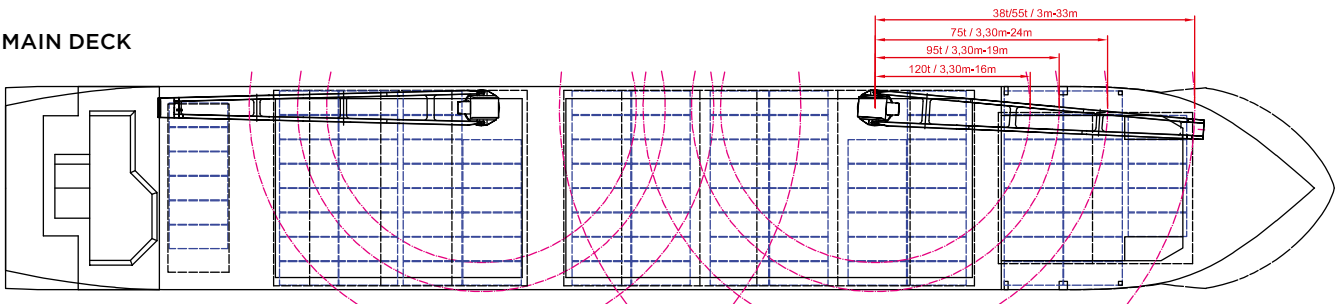

MAIN DATA

Vessel type	Multipurpose Heavylifter
Classification	GL + 100 A5 E3 G IW BWM-F + MC E3 AUT strengthened for heavy cargoes, equipped for the carriage of containers, equipped for the carriage of dangerous goods
GT/NT	9,608 / 4,272
Deadweight (summer)	12,700 mt
Max. draft (summer)	8.00 m
Length o.a.	138.07 m
Length between pp.	130.71 m
Breadth moulded	21.00 m
Depth to main deck	11.00 m
Height above keel	40.90 m
Max. Speed	15.0 knots
Fuel consumption	25.0 mt RMG 380 fuel per day at sea 2.5 mt MGO DMA per day in port without gear 3.0 mt MGO DMA per day in port with gear

HOLDS/HATCHES/CRANES

Cargo hold capacity	15,952 cbm / 563,340 cbft
Floor space under deck	2,810 sqm / 30,247 sqft
Floor space on deck	1,480 sqm / 15,931 sqft
Cranes	2 NMF cranes situated portside 120 mt capacity each / 240 mt capacity combined
Container intake	665 TEU nominal 528 TEU at 14 mt homogeneously loaded 50 reefer plugs on deck
Deck strengths per sqm	16.00 mt on tanktop 2.50 mt on tweendeck in hold 1 and hold 2 (upper position) 4.00 mt on tweendeck in hold 2 (middle and lower position) and hold 3 1.75 mt on hatchcovers

SIDE VIEW

MAIN DECK

TWENDECK

HOLDS & DOUBLE BOTTOM
