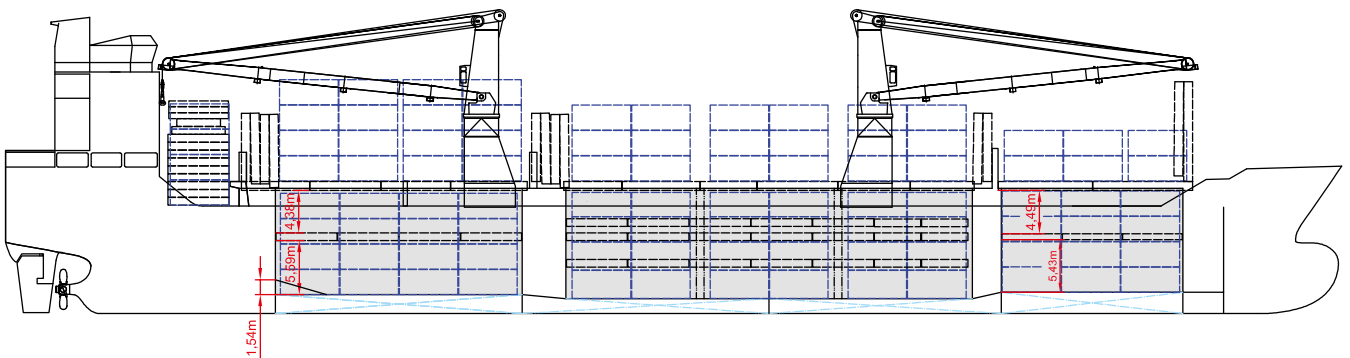

MAIN DATA

Vessel type	Multipurpose Heavylifter
Classification	GL + 100 A5 E3 G IW BWM-F + MC E3 AUT strengthened for heavy cargoes, equipped for the carriage of containers, equipped for the carriage of dangerous goods
GT/NT	9,608 / 4,272
Deadweight (summer)	12,700 mt
Max. draft (summer)	8.00 m
Length o.a.	138.07 m
Length between pp.	130.71 m
Breadth moulded	21.00 m
Depth to main deck	11.00 m
Height above keel	40.90 m
Max. Speed	15.0 knots
Fuel consumption	25.0 mt RMG 380 fuel per day at sea 2.5 mt MGO DMA per day in port without gear 3.0 mt MGO DMA per day in port with gear

HOLDS/HATCHES/CRANES

Cargo hold capacity	15,952 cbm / 563,340 cbft
Floor space under deck	2,810 sqm / 30,247 sqft
Floor space on deck	1,480 sqm / 15,931 sqft
Cranes	2 NMF cranes situated portside 120 mt capacity each / 240 mt capacity combined
Container intake	665 TEU nominal 528 TEU at 14 mt homogeneously loaded 50 reefer plugs on deck
Deck strengths per sqm	16.00 mt on tanktop 2.50 mt on tweendeck in hold 1 and hold 2 (upper position) 4.00 mt on tweendeck in hold 2 (middle and lower position) and hold 3 1.75 mt on hatchcovers

SIDE VIEW

MAIN DECK

TWENDECK

HOLDS & DOUBLE BOTTOM
