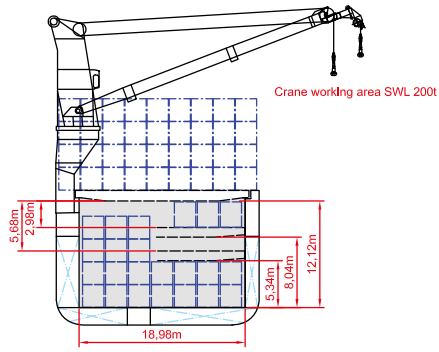

BBC Amber	BBC Emerald
BBC Amethyst	BBC Moonstone
BBC Aquamarine	BBC Opal
BBC Citrine	BBC Ruby
BBC Coral	BBC Quartz
BBC Sapphire	BBC Topaz
BBC Pearl	BBC Tourmaline

SIDE VIEW

MAIN DECK

TWEENDECK

HOLDS & DOUBLE BOTTOM