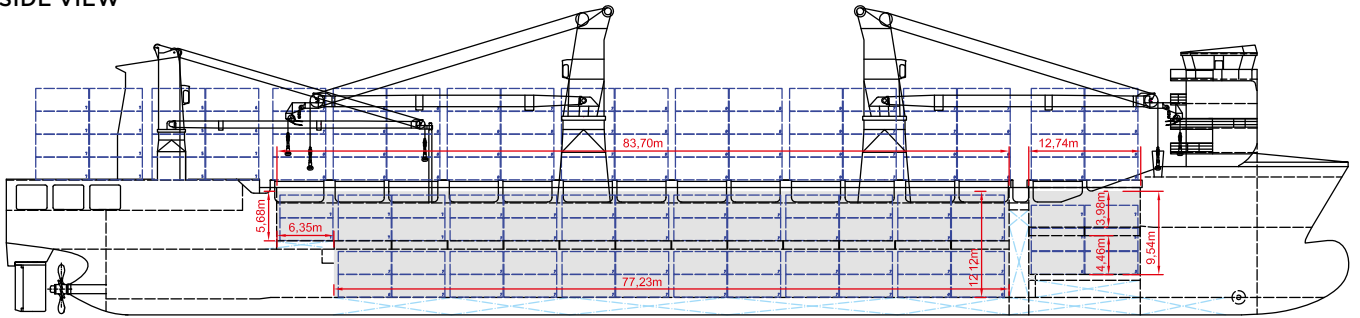

MAIN DATA

Vessel type	Multipurpose Heavylifter
Classification	GL + 100 A5 E3 IW BWM DG + MCE3 AUT
GT/NT	12,838 / 5,968
Deadweight (summer)	14,800 mt
Max. draft (summer)	9.10 m
Length o.a.	153.44 m
Length between pp.	146.35 m
Breadth moulded	23.20 m
Depth to main deck	11.95 m
Height above keel	40.85 m
Max. Speed	17.5 knots
Fuel consumption	38.5 mt RMG 380 fuel per day at sea 2.0 mt MGO DMA per day in port without gear 4.0 mt MGO DMA per day in port with gear

HOLDS/HATCHES/CRANES

Cargo hold capacity	18,153 cbm / 641,057 cbft
Floor space under deck	2,986 sqm / 32,141 sqft
Floor space on deck	1,891 sqm / 20,354 sqft
Cranes	2 NMF cranes situated portside 400 mt capacity each / 800 mt capacity combined Plus 1 NMF crane situated starboardside 80 mt capacity
Container intake	958 TEU nominal 683 TEU at 14 mt homogeneously loaded 28 reefer plugs on deck
Deck strengths per sqm	15.00 mt on tanktop 2.50 mt on tweendeck Hold 1 5.00 mt on tweendeck Hold 2 (lower position) 2.50 mt on tweendeck Hold 2 (upper position) 5.00 mt on hatchcovers

SIDE VIEW

MAIN DECK

TWEENDECK

HOLDS & DOUBLE BOTTOM
