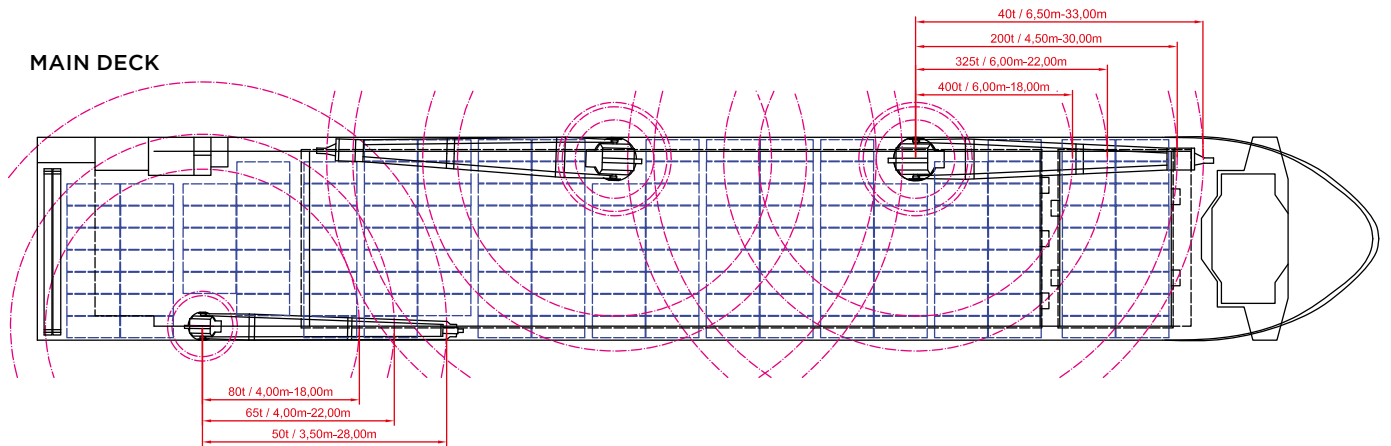

MAIN DATA

Vessel type	Multipurpose Heavylifter
Classification	GL + 100 A5 E3 IW BWM DG + MCE3 AUT
GT/NT	12,838 / 5,968
Deadweight (summer)	14,800 mt
Max. draft (summer)	9.10 m
Length o.a.	153.44 m
Length between pp.	146.35 m
Breadth moulded	23.20 m
Depth to main deck	11.95 m
Height above keel	40.85 m
Max. Speed	17.5 knots
Fuel consumption	38.5 mt RMG 380 fuel per day at sea 2.0 mt MGO DMA per day in port without gear 4.0 mt MGO DMA per day in port with gear

HOLDS/HATCHES/CRANES

Cargo hold capacity	18,153 cbm / 641,057 cbft
Floor space under deck	2,986 sqm / 32,141 sqft
Floor space on deck	1,891 sqm / 20,354 sqft
Cranes	2 NMF cranes situated portside 400 mt capacity each / 800 mt capacity combined Plus 1 NMF crane situated starboardside 80 mt capacity
Container intake	958 TEU nominal 683 TEU at 14 mt homogeneously loaded 28 reefer plugs on deck
Deck strengths per sqm	15.00 mt on tanktop 2.50 mt on tweendeck Hold 1 5.00 mt on tweendeck Hold 2 (lower position) 2.50 mt on tweendeck Hold 2 (upper position) 5.00 mt on hatchcovers

SIDE VIEW

MAIN DECK

TWEENDECK

HOLDS & DOUBLE BOTTOM
