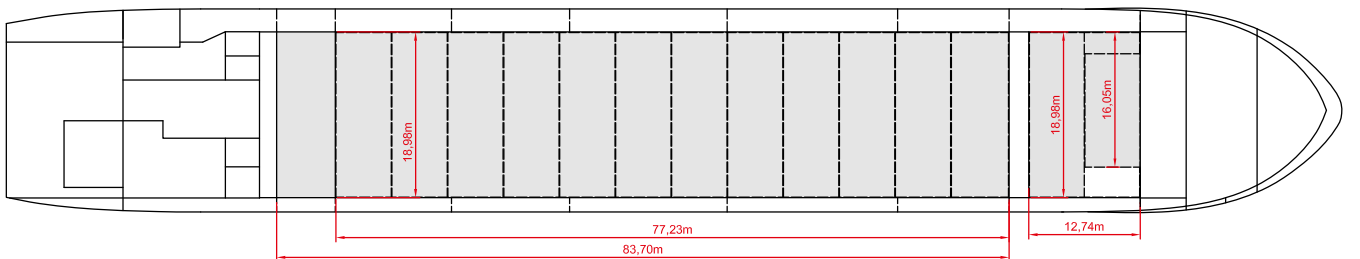

MAIN DATA

Vessel type	Multipurpose Heavylifter
Classification	GL + 100 A5 E3 IW BWM DG + MCE3 AUT
GT/NT	12,838 / 5,968
Deadweight (summer)	14,800 mt
Max. draft (summer)	9.10 m
Length o.a.	153.44 m
Length between pp.	146.35 m
Breadth moulded	23.20 m
Depth to main deck	11.95 m
Height above keel	40.85 m
Max. Speed	17.5 knots
Fuel consumption	38.5 mt RMG 380 fuel per day at sea 2.0 mt MGO DMA per day in port without gear 4.0 mt MGO DMA per day in port with gear

HOLDS/HATCHES/CRANES

Cargo hold capacity	18,153 cbm / 641,057 cbft
Floor space under deck	2,986 sqm / 32,141 sqft
Floor space on deck	1,891 sqm / 20,354 sqft
Cranes	2 NMF cranes situated portside 400 mt capacity each / 800 mt capacity combined Plus 1 NMF crane situated starboardside 80 mt capacity
Container intake	958 TEU nominal 683 TEU at 14 mt homogeneously loaded 28 reefer plugs on deck
Deck strengths per sqm	15.00 mt on tanktop 2.50 mt on tweendeck Hold 1 5.00 mt on tweendeck Hold 2 (lower position) 2.50 mt on tweendeck Hold 2 (upper position) 5.00 mt on hatchcovers

SIDE VIEW

MAIN DECK

TWEENDECK

HOLDS & DOUBLE BOTTOM
