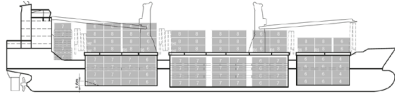

ALAMOSBORG TYPE | BBC-17K-120A

No. of vessels	1
Deadweight	17,300 mt
Lifting capacity	up to 120 mt
Cubic capacity	707,727 cbft
Built	2011

BBC AMBER TYPE | BBC-14K-800A

No. of vessels	13
Deadweight	14,350 mt
Lifting capacity	up to 800 mt
Cubic capacity	711,236 cbft
Built	2010-2016

BBC PERU TYPE | BBC-13K-160A

No. of vessels	1
Deadweight	13,500 mt
Lifting capacity	up to 160 mt
Cubic capacity	609,425 cbft
Built	2012

BBC RUSSIA / UKRAINE / SONG TYPE | BBC-12K-500A / B / C

No. of vessels	4 / 4 / 3
Deadweight	12,400mt (A/B) 12,300mt (C)
Lifting capacity	up to 500 mt
Cubic capacity	621,537 cbft
Built	2016-2022

BBC CALIFORNIA TYPE | BBC-12K-360A

No. of vessels	8
Deadweight	12,780 mt
Lifting capacity	up to 360 mt
Cubic capacity	563,340 cbft
Built	2008-2011

BBC MAINE TYPE | BBC-12K-300A

No. of vessels	19
Deadweight	12,780 mt
Lifting capacity	up to 300 mt
Cubic capacity	563,340 cbft
Built	2007-2011

BBC CAMPANA TYPE | BBC-12K-240A

No. of vessels	10
Deadweight	12,700 mt
Lifting capacity	up to 240 mt
Cubic capacity	563,340 cbft
Built	2004-2007

BBC EAGLE TYPE | BBC-10K-500A

No. of vessels	4
Deadweight	10,000 mt
Lifting capacity	up to 500 mt
Cubic capacity	544,799 cbft
Built	2008-2010