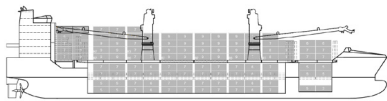

BBC CONGO TYPE | BBC-17K-500A

No. of vessels	7
Deadweight	17,000 mt
Lifting capacity	up to 500 mt
Cubic capacity	698,429 cbft
Built	2010-2013

BBC WESER TYPE | BBC-17K-160A

No. of vessels	7
Deadweight	17,500 mt
Lifting capacity	up to 160 mt
Cubic capacity	760,642 cbft
Built	2006-2009

ALAMOSBORG TYPE | BBC-17K-120A

No. of vessels	1
Deadweight	17,300 mt
Lifting capacity	up to 120 mt
Cubic capacity	707,727 cbft
Built	2011

BBC AMBER TYPE | BBC-14K-800A

No. of vessels	13
Deadweight	14,350 mt
Lifting capacity	up to 800 mt
Cubic capacity	711,236 cbft
Built	2010-2016

BBC PERU TYPE | BBC-13K-160A

No. of vessels	1
Deadweight	13,500 mt
Lifting capacity	up to 160 mt
Cubic capacity	609,425 cbft
Built	2012

BBC RUSSIA / UKRAINE / SONG TYPE | BBC-12K-500A / B / C

No. of vessels	4 / 4 / 3
Deadweight	12,400mt (A/B) 12,300mt (C)
Lifting capacity	up to 500 mt
Cubic capacity	621,537 cbft
Built	2016-2022

BBC CALIFORNIA TYPE | BBC-12K-360A

No. of vessels	8
Deadweight	12,780 mt
Lifting capacity	up to 360 mt
Cubic capacity	563,340 cbft
Built	2008-2011

BBC MAINE TYPE | BBC-12K-300A

No. of vessels	19
Deadweight	12,780 mt
Lifting capacity	up to 300 mt
Cubic capacity	563,340 cbft
Built	2007-2011