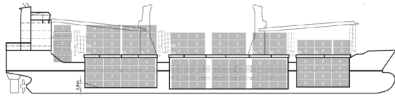

ALAMOSBORG TYPE | BBC-17K-120A

No. of vessels	1
Deadweight	17,300 mt
Lifting capacity	up to 120 mt
Cubic capacity	707,727 cbft
Built	2011

BBC AMBER TYPE | BBC-14K-800A

No. of vessels	13
Deadweight	14,350 mt
Lifting capacity	up to 800 mt
Cubic capacity	711,236 cbft
Built	2010-2016

BBC PERU TYPE | BBC-13K-160A

No. of vessels	1
Deadweight	13,500 mt
Lifting capacity	up to 160 mt
Cubic capacity	609,425 cbft
Built	2012

BBC RUSSIA / UKRAINE / SONG TYPE | BBC-12K-500A / B / C

No. of vessels	4 / 4 / 3
Deadweight	12,400mt (A/B) 12,300mt (C)
Lifting capacity	up to 500 mt
Cubic capacity	621,537 cbft
Built	2016-2022

BBC CALIFORNIA TYPE | BBC-12K-360A

No. of vessels	8
Deadweight	12,780 mt
Lifting capacity	up to 360 mt
Cubic capacity	563,340 cbft
Built	2008-2011

BBC MAINE TYPE | BBC-12K-300A

No. of vessels	19
Deadweight	12,780 mt
Lifting capacity	up to 300 mt
Cubic capacity	563,340 cbft
Built	2007-2011

BBC CAMPANA TYPE | BBC-12K-240A

No. of vessels	10
Deadweight	12,700 mt
Lifting capacity	up to 240 mt
Cubic capacity	563,340 cbft
Built	2004-2007

BBC EAGLE TYPE | BBC-10K-500A

No. of vessels	4
Deadweight	10,000 mt
Lifting capacity	up to 500 mt
Cubic capacity	544,799 cbft
Built	2008-2010