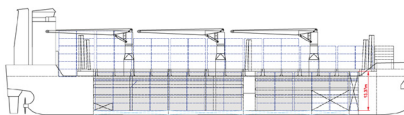

BBC DENMARK TYPE | BBC-24K-200A

No. of vessels	5
Deadweight	24,964 mt
Lifting capacity	up to 200 mt
Cubic capacity	1,067,880 cbft
Built	2012-2013

BBC RAINBOW / BBC RAISE TYPE | BBC-18K-160A / B

No. of vessels	4 / 3
Deadweight	17,550 / 17,808 mt
Lifting capacity	up to 160 mt
Cubic capacity	901,263 cbft
Built	2010-2013

BBC CONGO TYPE | BBC-17K-500A

No. of vessels	7
Deadweight	17,000 mt
Lifting capacity	up to 500 mt
Cubic capacity	698,429 cbft
Built	2010-2013

BBC WESER TYPE | BBC-17K-160A

No. of vessels	7
Deadweight	17,500 mt
Lifting capacity	up to 160 mt
Cubic capacity	760,642 cbft
Built	2006-2009

ALAMOSBORG TYPE | BBC-17K-120A

No. of vessels	1
Deadweight	17,300 mt
Lifting capacity	up to 120 mt
Cubic capacity	707,727 cbft
Built	2011

BBC AMBER TYPE | BBC-14K-800A

No. of vessels	13
Deadweight	14,350 mt
Lifting capacity	up to 800 mt
Cubic capacity	711,236 cbft
Built	2010-2016

BBC PERU TYPE | BBC-13K-160A

No. of vessels	1
Deadweight	13,500 mt
Lifting capacity	up to 160 mt
Cubic capacity	609,425 cbft
Built	2012

BBC RUSSIA / UKRAINE / SONG TYPE | BBC-12K-500A / B / C

No. of vessels	4 / 4 / 3
Deadweight	12,400mt (A/B) 12,300mt (C)
Lifting capacity	up to 500 mt
Cubic capacity	621,537 cbft
Built	2016-2022