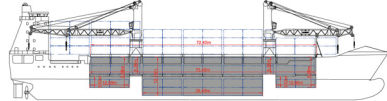

BBC CALIFORNIA TYPE | BBC-12K-360A

No. of vessels	8
Deadweight	12,780 mt
Lifting capacity	up to 360 mt
Cubic capacity	563,340 cbft
Built	2008-2011

BBC MAINE TYPE | BBC-12K-300A

No. of vessels	19
Deadweight	12,780 mt
Lifting capacity	up to 300 mt
Cubic capacity	563,340 cbft
Built	2007-2011

BBC CAMPANA TYPE | BBC-12K-240A

No. of vessels	10
Deadweight	12,700 mt
Lifting capacity	up to 240 mt
Cubic capacity	563,340 cbft
Built	2004-2007

BBC EAGLE TYPE | BBC-10K-500A

No. of vessels	4
Deadweight	10,000 mt
Lifting capacity	up to 500 mt
Cubic capacity	544,799 cbft
Built	2008-2010

BBC EVEREST TYPE | BBC-9K-700A

No. of vessels	8
Deadweight	9,282 mt
Lifting capacity	up to 700 mt
Cubic capacity	463,293 cbft
Built	2011-2013

BBC DESTINY TYPE | BBC-8K-500A

No. of vessels	6
Deadweight	8,000 mt
Lifting capacity	up to 500 mt
Cubic capacity	399,973 cbft
Built	2006-2008

BBC EUROPE TYPE | BBC-7K-500A

No. of vessels	8
Deadweight	7,500 mt
Lifting capacity	up to 500 mt
Cubic capacity	389,040 cbft
Built	2003-2009

SPECIAL EQUIPMENT / FEATURES

Experience our wide range of shipping solutions, updated positions and sailing schedules at www.bbc-chartering.com