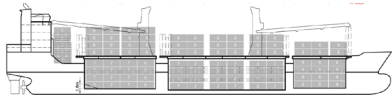

BBC CONGO TYPE | BBC-17K-500A

No. of vessels	7
Deadweight	17,000 mt
Lifting capacity	up to 500 mt
Cubic capacity	698,429 cbft
Built	2010-2013

BBC WESER TYPE | BBC-17K-160A

No. of vessels	7
Deadweight	17,500 mt
Lifting capacity	up to 160 mt
Cubic capacity	760,642 cbft
Built	2006-2009

ALAMOSBORG TYPE | BBC-17K-120A

No. of vessels	1
Deadweight	17,300 mt
Lifting capacity	up to 120 mt
Cubic capacity	707,727 cbft
Built	2011

BBC AMBER TYPE | BBC-14K-800A

No. of vessels	13
Deadweight	14,350 mt
Lifting capacity	up to 800 mt
Cubic capacity	711,236 cbft
Built	2010-2016

BBC PERU TYPE | BBC-13K-160A

No. of vessels	1
Deadweight	13,500 mt
Lifting capacity	up to 160 mt
Cubic capacity	609,425 cbft
Built	2012

BBC RUSSIA / UKRAINE / SONG TYPE | BBC-12K-500A / B / C

No. of vessels	4 / 4 / 3
Deadweight	12,400mt (A/B) 12,300mt (C)
Lifting capacity	up to 500 mt
Cubic capacity	621,537 cbft
Built	2016-2022

BBC CALIFORNIA TYPE | BBC-12K-360A

No. of vessels	8
Deadweight	12,780 mt
Lifting capacity	up to 360 mt
Cubic capacity	563,340 cbft
Built	2008-2011

BBC MAINE TYPE | BBC-12K-300A

No. of vessels	19
Deadweight	12,780 mt
Lifting capacity	up to 300 mt
Cubic capacity	563,340 cbft
Built	2007-2011