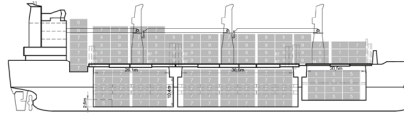

BBC DENMARK TYPE | BBC-24K-200A

No. of vessels	5
Deadweight	24,964 mt
Lifting capacity	up to 200 mt
Cubic capacity	1,067,880 cbft
Built	2012-2013

BBC RAINBOW / BBC RAISE TYPE | BBC-18K-160A / B

No. of vessels	4 / 3
Deadweight	17,550 / 17,808 mt
Lifting capacity	up to 160 mt
Cubic capacity	901,263 cbft
Built	2010-2013

BBC CONGO TYPE | BBC-17K-500A

No. of vessels	7
Deadweight	17,000 mt
Lifting capacity	up to 500 mt
Cubic capacity	698,429 cbft
Built	2010-2013

BBC WESER TYPE | BBC-17K-160A

No. of vessels	7
Deadweight	17,500 mt
Lifting capacity	up to 160 mt
Cubic capacity	760,642 cbft
Built	2006-2009

ALAMOSBORG TYPE | BBC-17K-120A

No. of vessels	1
Deadweight	17,300 mt
Lifting capacity	up to 120 mt
Cubic capacity	707,727 cbft
Built	2011

BBC AMBER TYPE | BBC-14K-800A

No. of vessels	13
Deadweight	14,350 mt
Lifting capacity	up to 800 mt
Cubic capacity	711,236 cbft
Built	2010-2016

BBC PERU TYPE | BBC-13K-160A

No. of vessels	1
Deadweight	13,500 mt
Lifting capacity	up to 160 mt
Cubic capacity	609,425 cbft
Built	2012

BBC RUSSIA / UKRAINE / SONG TYPE | BBC-12K-500A / B / C

No. of vessels	4 / 4 / 3
Deadweight	12,400mt (A/B) 12,300mt (C)
Lifting capacity	up to 500 mt
Cubic capacity	621,537 cbft
Built	2016-2022