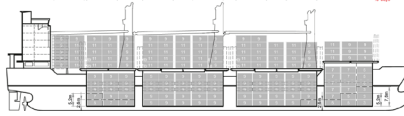

FLEET EXTRACT

HARMONY TYPE | BBC-31K-500A

No. of vessels	3
Deadweight	31,651 mt
Lifting capacity	up to 500 mt
Cubic capacity	1,375,821 cbft
Built	2014-2017

BBC AMERICA TYPE | BBC-25K-240A

No. of vessels	2
Deadweight	25,820 mt
Lifting capacity	up to 240 mt
Cubic capacity	1,260,874 cbft
Built	2009-2010

BBC DENMARK TYPE | BBC-24K-200A

No. of vessels	5
Deadweight	24,964 mt
Lifting capacity	up to 200 mt
Cubic capacity	1,067,880 cbft
Built	2012-2013

BBC RAINBOW / BBC RAISE TYPE | BBC-18K-160A / B

No. of vessels	4 / 3
Deadweight	17,550 / 17,808 mt
Lifting capacity	up to 160 mt
Cubic capacity	901,263 cbft
Built	2010-2013

BBC CONGO TYPE | BBC-17K-500A

No. of vessels	7
Deadweight	17,000 mt
Lifting capacity	up to 500 mt
Cubic capacity	698,429 cbft
Built	2010-2013

BBC WESER TYPE | BBC-17K-160A

No. of vessels	7
Deadweight	17,500 mt
Lifting capacity	up to 160 mt
Cubic capacity	760,642 cbft
Built	2006-2009

BBC PERU TYPE | BBC-13K-160A

No. of vessels	1
Deadweight	13,500 mt
Lifting capacity	up to 160 mt
Cubic capacity	609,425 cbft
Built	2012

BBC RUSSIA / UKRAINE / SONG TYPE | BBC-12K-500A / B / C

No. of vessels	4 / 4 / 3
Deadweight	12,400mt (A/B) 12,300mt (C)
Lifting capacity	up to 500 mt
Cubic capacity	621,537 cbft
Built	2016-2022