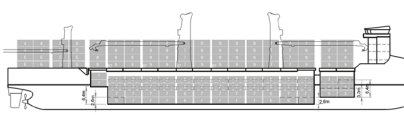

BBC DENMARK TYPE | BBC-24K-200A

No. of vessels	5
Deadweight	24,964 mt
Lifting capacity	up to 200 mt
Cubic capacity	1,067,880 cbft
Built	2012-2013

BBC RAINBOW / BBC RAISE TYPE | BBC-18K-160A / B

No. of vessels	4 / 3
Deadweight	17,550 / 17,808 mt
Lifting capacity	up to 160 mt
Cubic capacity	901,263 cbft
Built	2010-2013

BBC CONGO TYPE | BBC-17K-500A

No. of vessels	7
Deadweight	17,000 mt
Lifting capacity	up to 500 mt
Cubic capacity	698,429 cbft
Built	2010-2013

BBC WESER TYPE | BBC-17K-160A

No. of vessels	7
Deadweight	17,500 mt
Lifting capacity	up to 160 mt
Cubic capacity	760,642 cbft
Built	2006-2009

ALAMOSBORG TYPE | BBC-17K-120A

No. of vessels	1
Deadweight	17,300 mt
Lifting capacity	up to 120 mt
Cubic capacity	707,727 cbft
Built	2011

BBC AMBER TYPE | BBC-14K-800A

No. of vessels	13
Deadweight	14,350 mt
Lifting capacity	up to 800 mt
Cubic capacity	711,236 cbft
Built	2010-2016

BBC PERU TYPE | BBC-13K-160A

No. of vessels	1
Deadweight	13,500 mt
Lifting capacity	up to 160 mt
Cubic capacity	609,425 cbft
Built	2012

BBC RUSSIA / UKRAINE / SONG TYPE | BBC-12K-500A / B / C

No. of vessels	4 / 4 / 3
Deadweight	12,400mt (A/B) 12,300mt (C)
Lifting capacity	up to 500 mt
Cubic capacity	621,537 cbft
Built	2016-2022