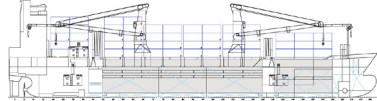

BBC EUROPE TYPE | BBC-7K-500A

No. of vessels	8
Deadweight	7,500 mt
Lifting capacity	up to 500 mt
Cubic capacity	389,040 cbft
Built	2003-2009