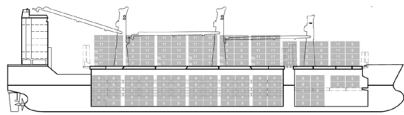

FLEET EXTRACT

HARMONY TYPE | BBC-31K-500A

No. of vessels	3
Deadweight	31,651 mt
Lifting capacity	up to 500 mt
Cubic capacity	1,375,821 cbft
Built	2014-2017

BBC AMERICA TYPE | BBC-25K-240A

No. of vessels	2
Deadweight	25,820 mt
Lifting capacity	up to 240 mt
Cubic capacity	1,260,874 cbft
Built	2009-2010

BBC DENMARK TYPE | BBC-24K-200A

No. of vessels	5
Deadweight	24,964 mt
Lifting capacity	up to 200 mt
Cubic capacity	1,067,880 cbft
Built	2012-2013

BBC RAINBOW / BBC RAISE TYPE | BBC-18K-160A / B

No. of vessels	4 / 3
Deadweight	17,550 / 17,808 mt
Lifting capacity	up to 160 mt
Cubic capacity	901,263 cbft
Built	2010-2013

BBC CONGO TYPE | BBC-17K-500A

No. of vessels	7
Deadweight	17,000 mt
Lifting capacity	up to 500 mt
Cubic capacity	698,429 cbft
Built	2010-2013

BBC WESER TYPE | BBC-17K-160A

No. of vessels	7
Deadweight	17,500 mt
Lifting capacity	up to 160 mt
Cubic capacity	760,642 cbft
Built	2006-2009

BBC EUROPE TYPE | BBC-7K-500A

No. of vessels	8
Deadweight	7,500 mt
Lifting capacity	up to 500 mt
Cubic capacity	389,040 cbft
Built	2003-2009

SPECIAL EQUIPMENT / FEATURES

Experience our wide range of shipping solutions, updated positions and sailing schedules at www.bbc-chartering.com