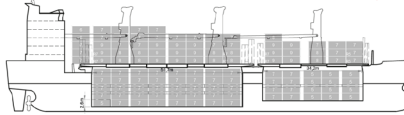

BBC DENMARK TYPE | BBC-24K-200A

No. of vessels	5
Deadweight	24,964 mt
Lifting capacity	up to 200 mt
Cubic capacity	1,067,880 cbft
Built	2012-2013

BBC RAINBOW / BBC RAISE TYPE | BBC-18K-160A / B

No. of vessels	4 / 3
Deadweight	17,550 / 17,808 mt
Lifting capacity	up to 160 mt
Cubic capacity	901,263 cbft
Built	2010-2013

BBC CONGO TYPE | BBC-17K-500A

No. of vessels	7
Deadweight	17,000 mt
Lifting capacity	up to 500 mt
Cubic capacity	698,429 cbft
Built	2010-2013

BBC WESER TYPE | BBC-17K-160A

No. of vessels	7
Deadweight	17,500 mt
Lifting capacity	up to 160 mt
Cubic capacity	760,642 cbft
Built	2006-2009

ALAMOSBORG TYPE | BBC-17K-120A

No. of vessels	1
Deadweight	17,300 mt
Lifting capacity	up to 120 mt
Cubic capacity	707,727 cbft
Built	2011

BBC AMBER TYPE | BBC-14K-800A

No. of vessels	13
Deadweight	14,350 mt
Lifting capacity	up to 800 mt
Cubic capacity	711,236 cbft
Built	2010-2016

BBC PERU TYPE | BBC-13K-160A

No. of vessels	1
Deadweight	13,500 mt
Lifting capacity	up to 160 mt
Cubic capacity	609,425 cbft
Built	2012

BBC RUSSIA / UKRAINE / SONG TYPE | BBC-12K-500A / B / C

No. of vessels	4 / 4 / 3
Deadweight	12,400mt (A/B) 12,300mt (C)
Lifting capacity	up to 500 mt
Cubic capacity	621,537 cbft
Built	2016-2022