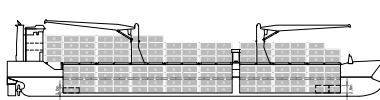

**F500 TYPE | BBC-12K-500C**

No. of vessels	8
Deadweight	12,400 mt
Lifting capacity	2 x 250 mt
Cubic capacity	621,537 cbft
Built	2025-2028

**BBC OREGON TYPE | BBC-12K-360A**

No. of vessels	5
Deadweight	12,780 mt
Lifting capacity	2 x 180 mt
Cubic capacity	563,340 cbft
Built	2009-2011

**BBC MAINE TYPE | BBC-12K-300A**

No. of vessels	13
Deadweight	12,780 mt
Lifting capacity	2 x 150 mt
Cubic capacity	563,340 cbft
Built	2007-2011

**BBC CAMPANA TYPE | BBC-12K-240A**

No. of vessels	9
Deadweight	12,700 mt
Lifting capacity	2 x 120 mt
Cubic capacity	563,340 cbft
Built	2004-2007

**HEIDRUN | BBC-12K-120A**

No. of vessels	1
Deadweight	12,754 mt
Lifting capacity	3 x 60 mt
Cubic capacity	558,678 cbft
Built	1994

**BBC JADE | BBC-12K-160A**

No. of vessels	1
Deadweight	12,000 mt
Lifting capacity	2 x 80 mt
Cubic capacity	609,424 cbft
Built	2007

**BBC CHALLENGER | BBC-11K-160A**

No. of vessels	1
Deadweight	11,121 mt
Lifting capacity	2 x 80 mt
Cubic capacity	518,949 cbft
Built	2008

**BBC HONG KONG | BBC-11K-120A**

No. of vessels	1
Deadweight	11,150 mt
Lifting capacity	2 x 60 mt
Cubic capacity	502,810 cbft
Built	2008