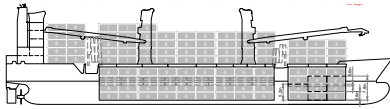

BBC EVEREST TYPE | BBC-9K-700A