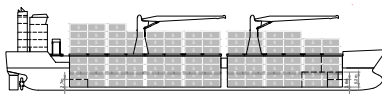

BBC NAGASAKI TYPE | BBC-9K-120B