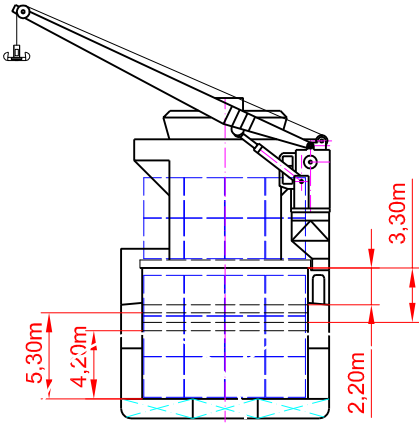

# BBC CHARTERING & LOGISTIC

SHIP'S NAME	M/V Bavaria
Phone	+49 491 9 25 20-90
Telefax	+49 491 9 25 20-99
E-mail:	info@bbc-online.de
Date	09.02.05

All details are about and believed to be correct but given without guarantee and they must not be used as basis for charterparties or contracts without BBC's explicit written authority.

MAIN DECK

TWEENDECK

HOLDS & DOUBLE BOTTOM