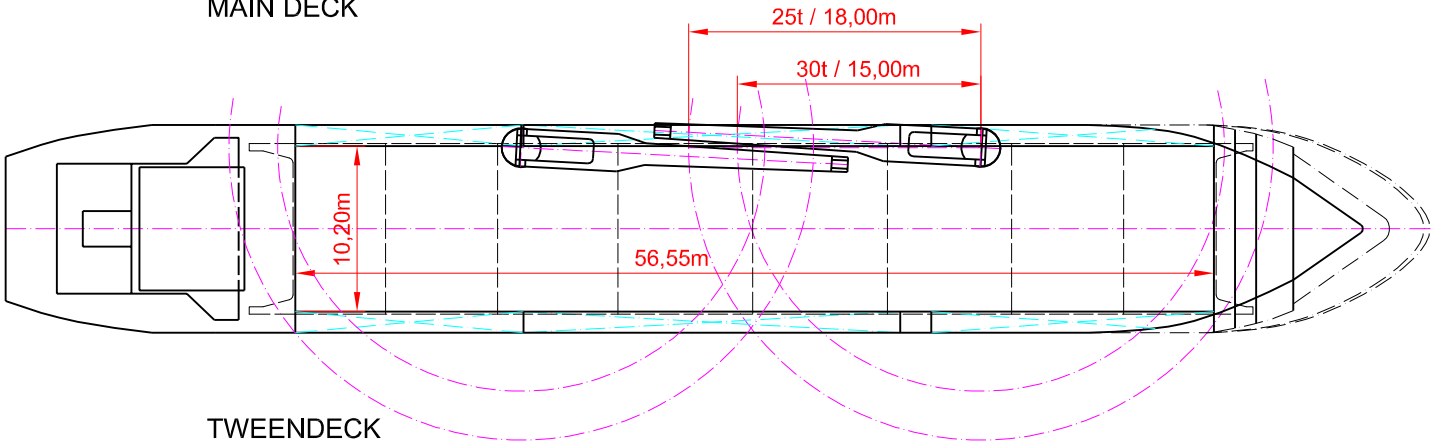

# BBC CHARTERING & LOGISTIC

SHIP'S NAME	M/V Bavaria
Phone	+49 491 9 25 20-90
Telefax	+49 491 9 25 20-99
E-mail:	info@bbc-online.de
Date	09.02.05

All details are about and believed to be correct but given without guarantee and they must not be used as basis for charterparties or contracts without BBC's explicit written authority.

MAIN DECK

TWEENDECK

HOLDS & DOUBLE BOTTOM