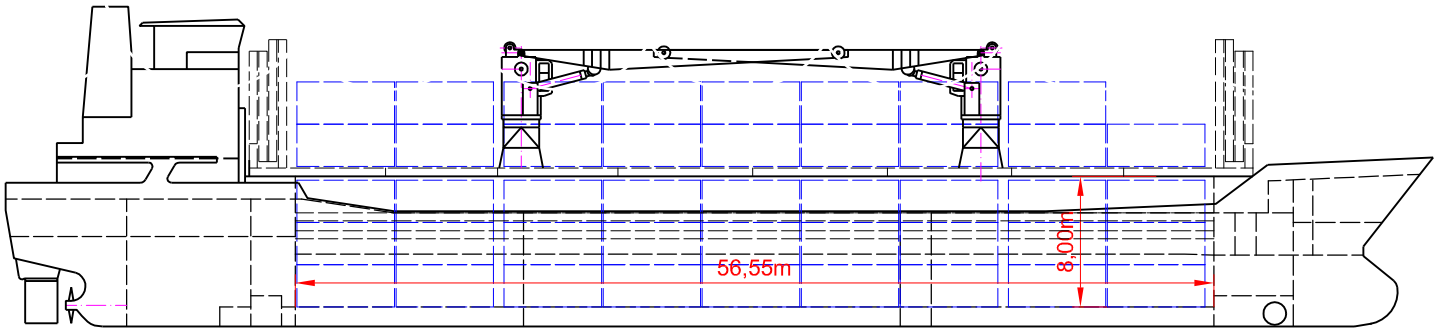

# BBC CHARTERING & LOGISTIC

SHIP'S NAME	M/V Bavaria
Phone	+49 491 9 25 20-90
Telefax	+49 491 9 25 20-99
E-mail:	info@bbc-online.de
Date	09.02.05

All details are about and believed to be correct but given without guarantee and they must not be used as basis for charterparties or contracts without BBC's explicit written authority.

MAIN DECK

TWEENDECK

HOLDS & DOUBLE BOTTOM