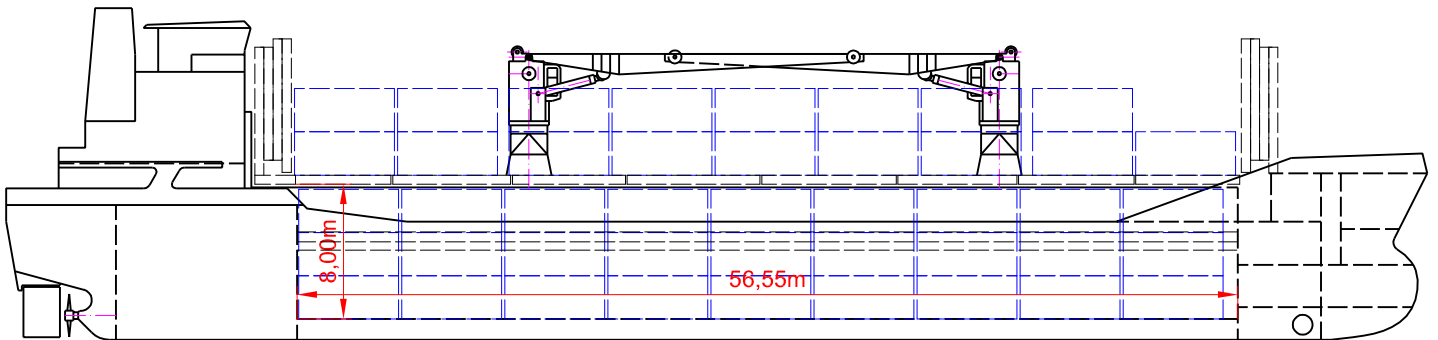

BBC CHARTERING & LOGISTIC

SHIP'S NAME	M/V BBC Aramis
	Phone +49 491 9 25 20-90
	Telefax +49 491 9 25 20-99
Date	E-mail: info@bbc-online.de
09.02.05	

MAIN DECK

TWEENDECK

HOLDS & DOUBLE BOTTOM