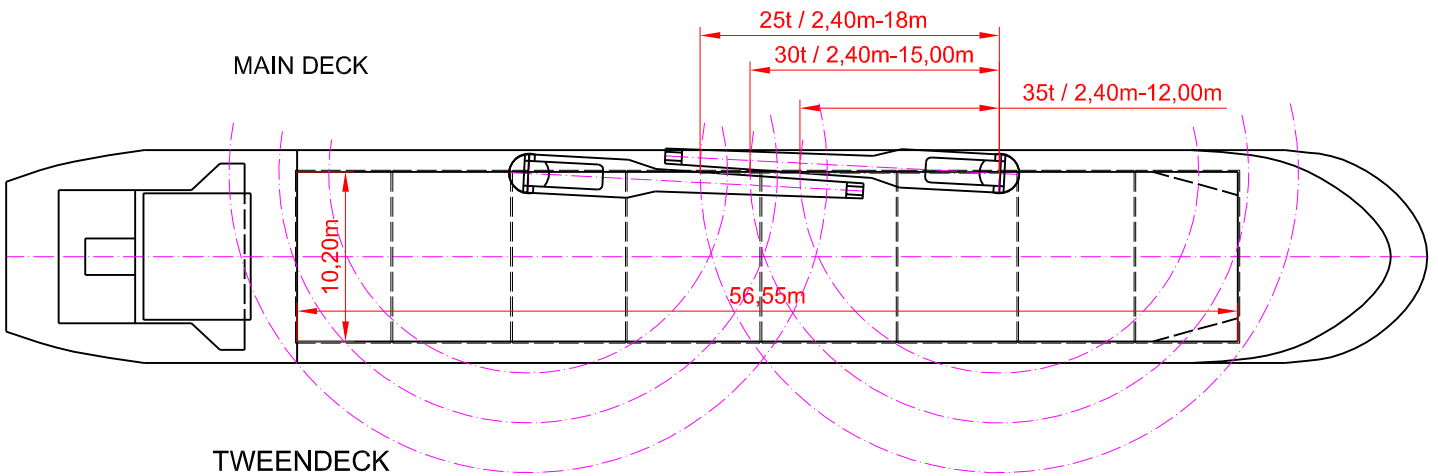

BBC CHARTERING & LOGISTIC

SHIP'S NAME	M/V BBC Aramis
	Phone +49 491 9 25 20-90
	Telefax +49 491 9 25 20-99
Date	E-mail: info@bbc-online.de
09.02.05	

MAIN DECK

TWEENDECK

HOLDS & DOUBLE BOTTOM