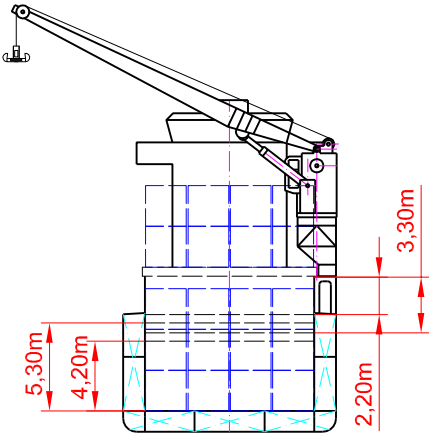

BBC CHARTERING & LOGISTIC

SHIP'S NAME	M/V BBC Aramis
	Phone +49 491 9 25 20-90
	Telefax +49 491 9 25 20-99
Date	E-mail: info@bbc-online.de
09.02.05	

MAIN DECK

TWEENDECK

HOLDS & DOUBLE BOTTOM