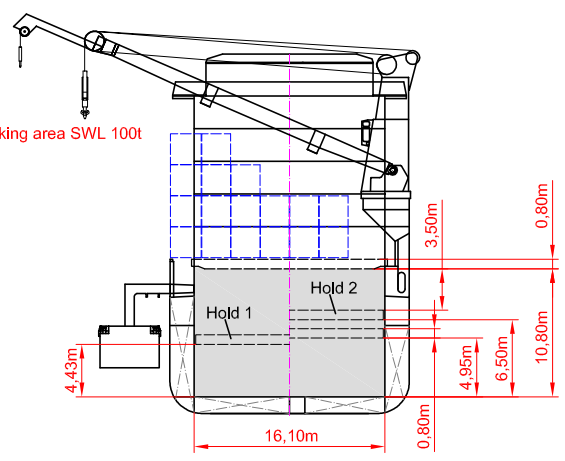

Crane working area SWL 100t

**Maindeck**

**Twendeck**

**Tanktop**