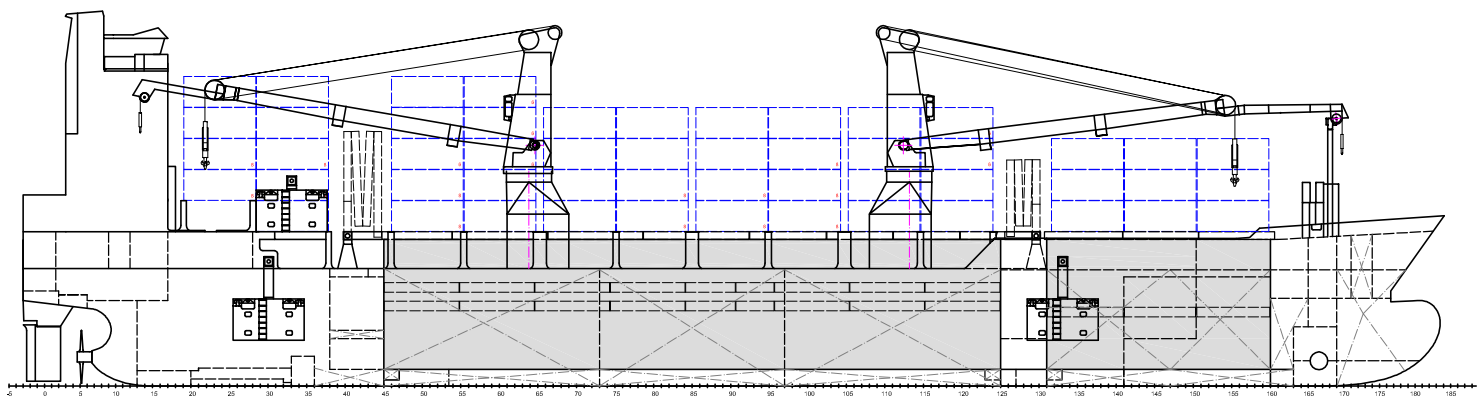

Crane working area SWL 100t

**Maindeck**

**Twendeck**

**Tanktop**