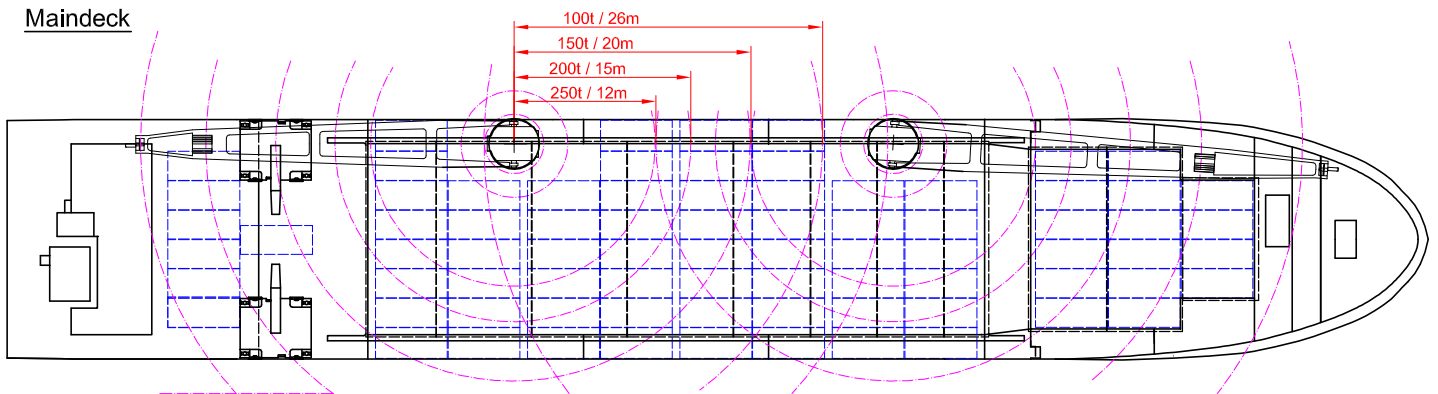

Crane working area SWL 100t

**Maindeck**

**Twendeck**

**Tanktop**