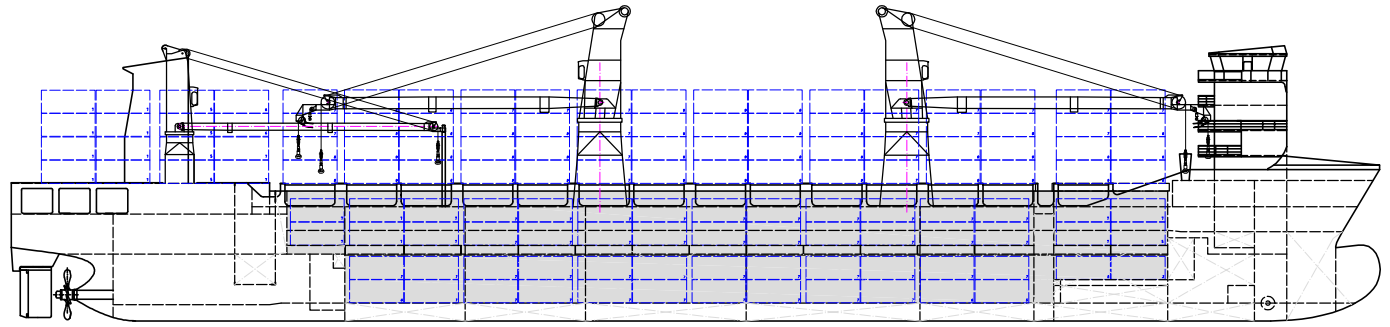

BBC CHARTERING & LOGISTIC

SHIP'S NAME M/V BBC Amethyst

Date
12.09.08

All details are about and believed to be correct but given without guarantee and they must not be used as basis for charterparties or contracts without BBC's explicit written authority

MAIN DECK

Tweendeck

Double Bottom