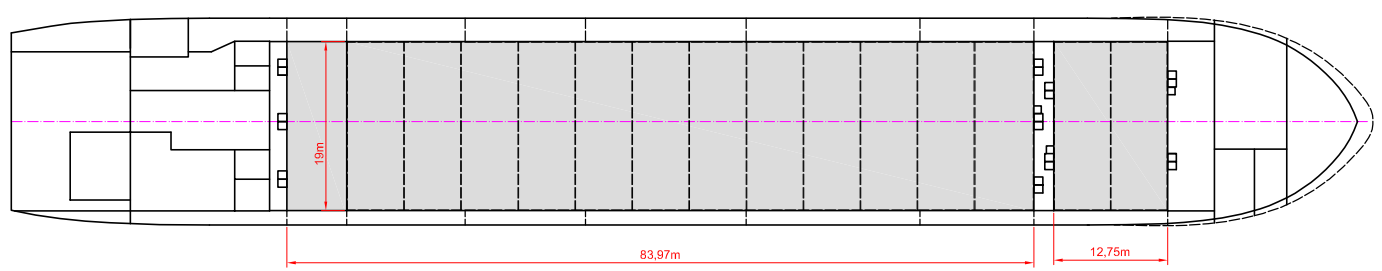

BBC CHARTERING & LOGISTIC

SHIP'S NAME M/V BBC Amethyst

Date
12.09.08

All details are about and believed to be correct but given without guarantee and they must not be used as basis for charterparties or contracts without BBC's explicit written authority

MAIN DECK

Tweendeck

Double Bottom